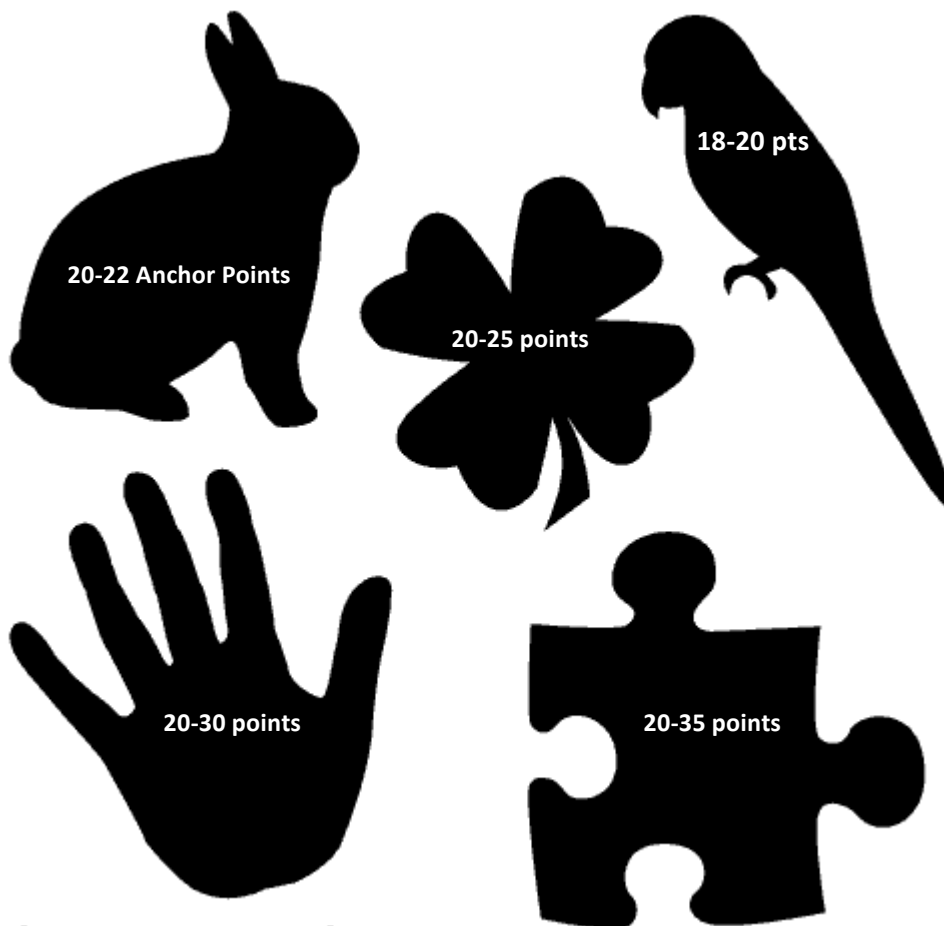

READ THIS- IMPORTANT

Find Silhouettes of these objects on google

Open Illustrator and go to Open>New (make sure your art board is vertical)

Drag these silhouettes onto our desktop from google

Copy and paste them onto your art board in illustrator

Use the pen tool

Don't use more than the allowed anchors for your silhouettes, so choose simple pictures.

Complicated Shapes